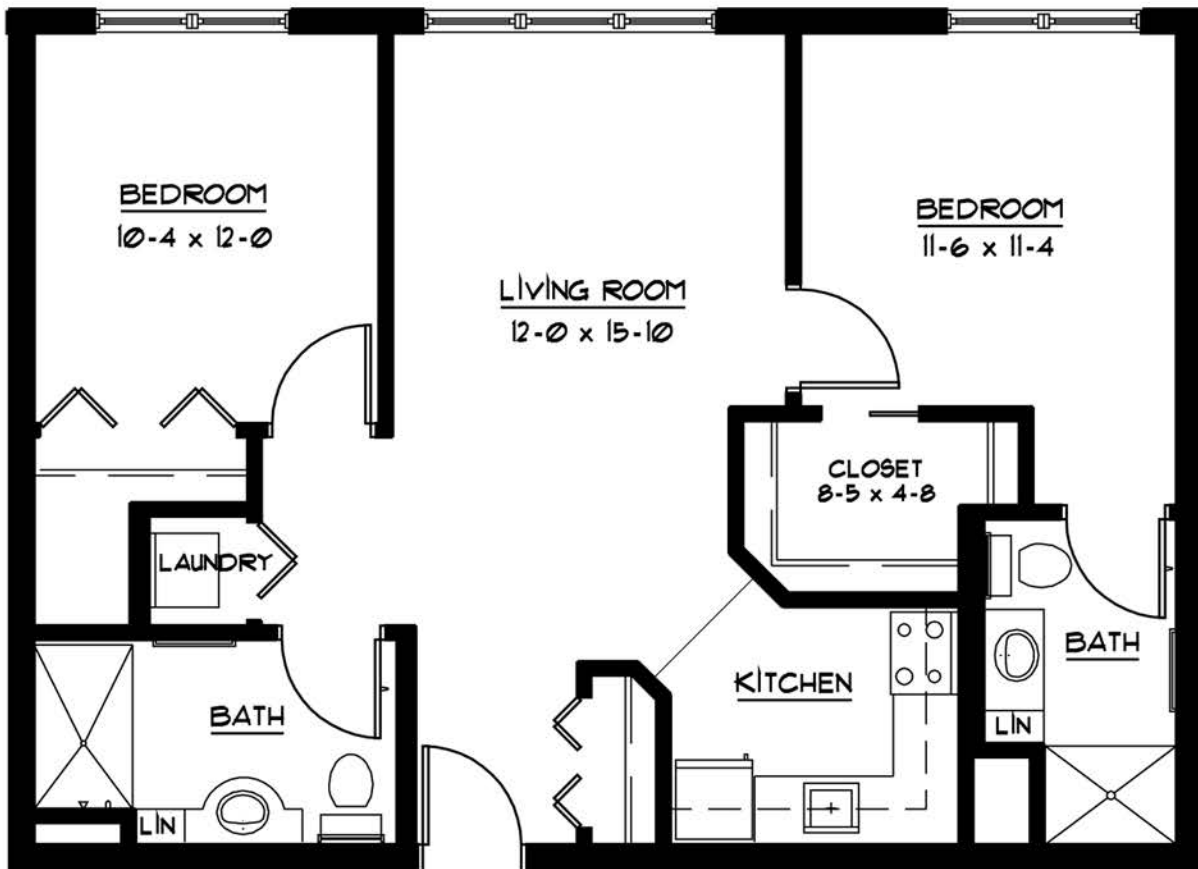

Assisted Living

Starling

Two Bedroom

920 SF

Main Office
651-695-5000
525 Fairview Ave S
St. Paul, MN 55116

Please contact us about other sizes, styles, and availability. Floor plans, features, and amenities are subject to change without notice. Stated dimensions and square footage are approximate. All faiths welcome. Equal Housing Opportunity.