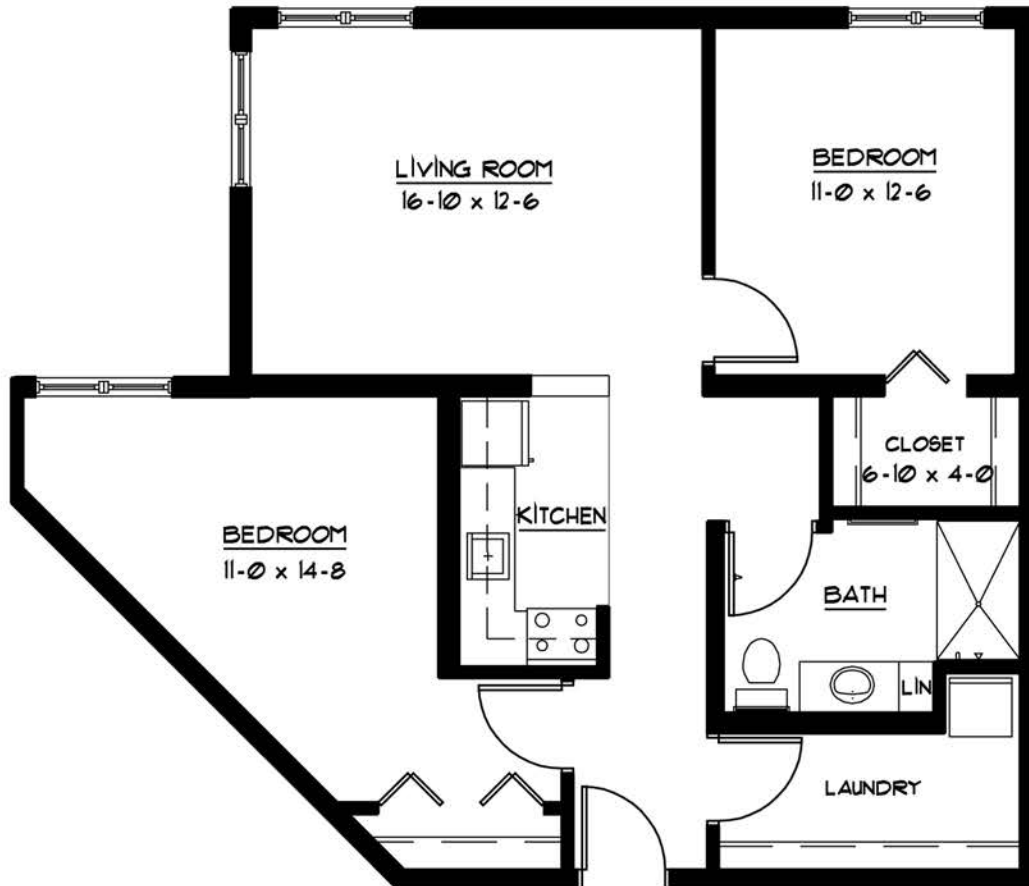

Assisted Living

Osprey

Two Bedroom

960 SF

Main Office
651-695-5000
525 Fairview Ave S
St. Paul, MN 55116

Please contact us about other sizes, styles, and availability. Floor plans, features, and amenities are subject to change without notice. Stated dimensions and square footage are approximate. All faiths welcome. Equal Housing Opportunity.