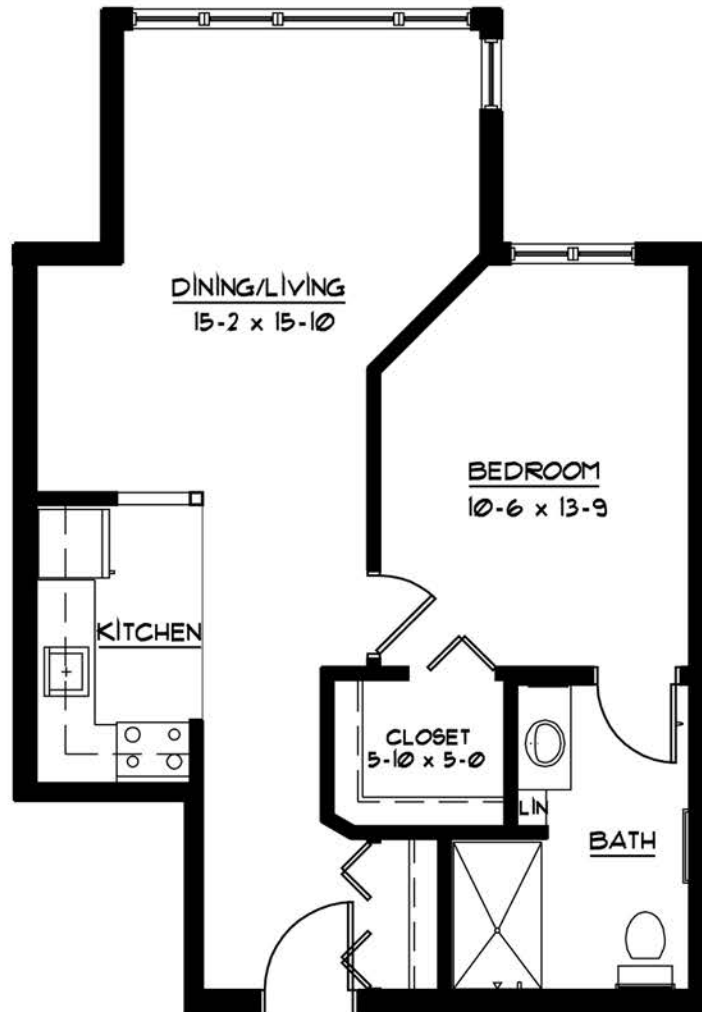

Assisted Living

Lark Sparrow
One Bedroom
660 SF

Main Office
651-695-5000
525 Fairview Ave S
St. Paul, MN 55116

Please contact us about other sizes, styles, and availability. Floor plans, features, and amenities are subject to change without notice. Stated dimensions and square footage are approximate. All faiths welcome. Equal Housing Opportunity.