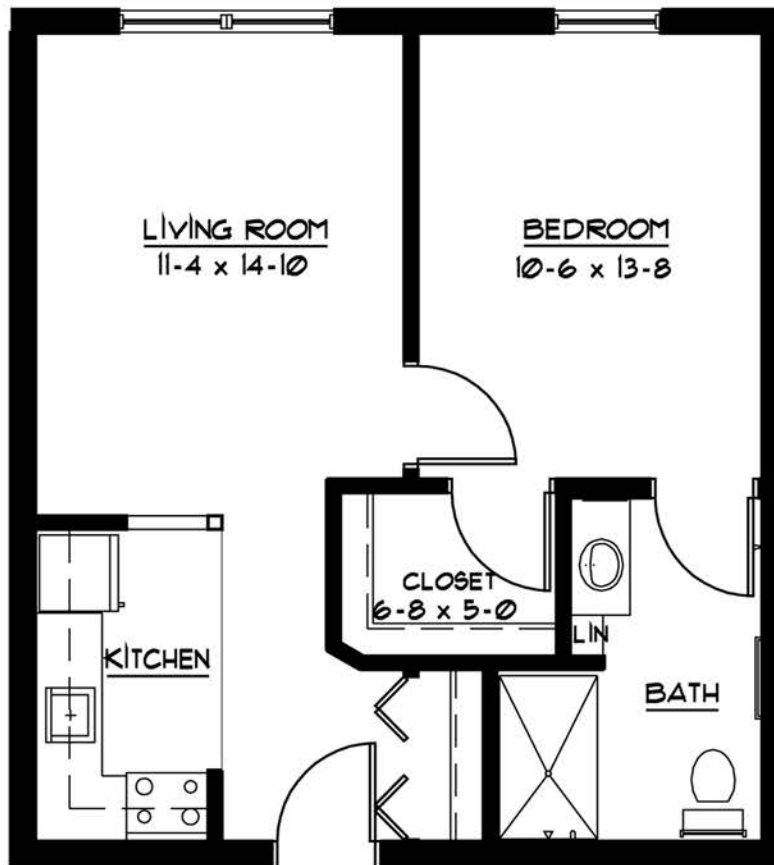

## Assisted Living

Kinglet

One Bedroom

600 SF

**Main Office**  
**651-695-5000**  
525 Fairview Ave S  
St. Paul, MN 55116

Please contact us about other sizes, styles, and availability. Floor plans, features, and amenities are subject to change without notice. Stated dimensions and square footage are approximate. All faiths welcome. Equal Housing Opportunity.