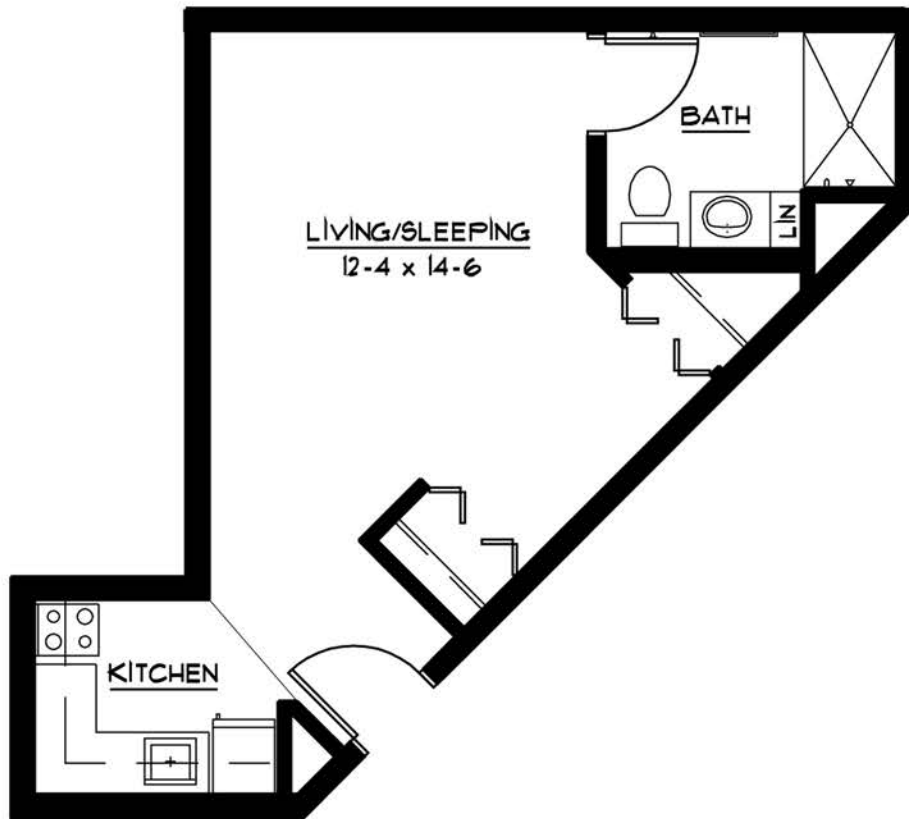

Assisted Living

Finch

Studio

460 SF

Main Office
651-695-5000
525 Fairview Ave S
St. Paul, MN 55116

Please contact us about other sizes, styles, and availability. Floor plans, features, and amenities are subject to change without notice. Stated dimensions and square footage are approximate. All faiths welcome. Equal Housing Opportunity.