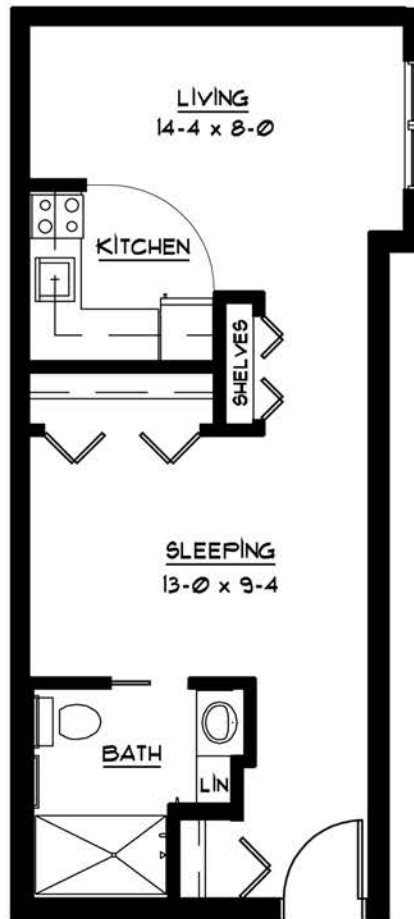

Assisted Living
Downy Woodpecker
Studio
480 SF

Main Office
651-695-5000
525 Fairview Ave S
St. Paul, MN 55116

Please contact us about other sizes, styles, and availability. Floor plans, features, and amenities are subject to change without notice. Stated dimensions and square footage are approximate. All faiths welcome. Equal Housing Opportunity.