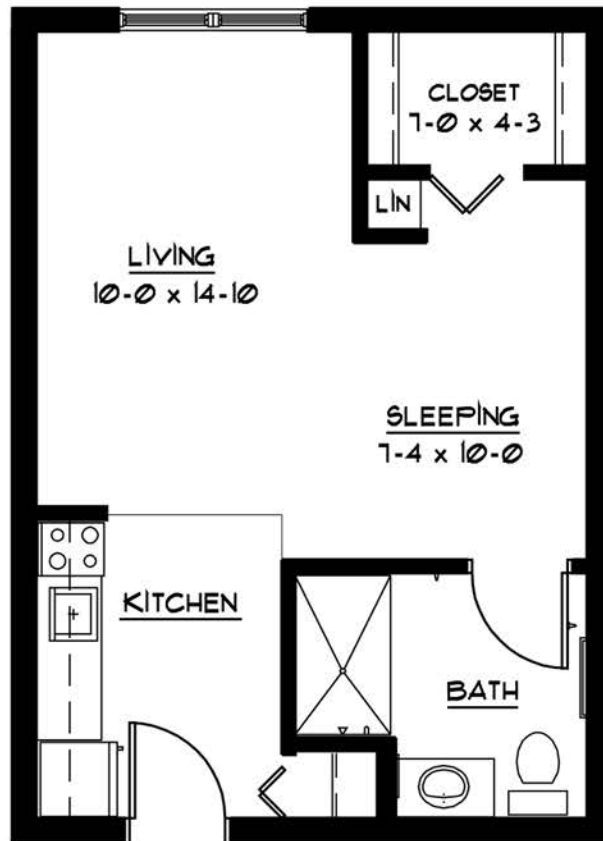

Assisted Living

Chickadee

Studio

470 SF

Main Office
651-695-5000
525 Fairview Ave S
St. Paul, MN 55116

Please contact us about other sizes, styles, and availability. Floor plans, features, and amenities are subject to change without notice. Stated dimensions and square footage are approximate. All faiths welcome. Equal Housing Opportunity.