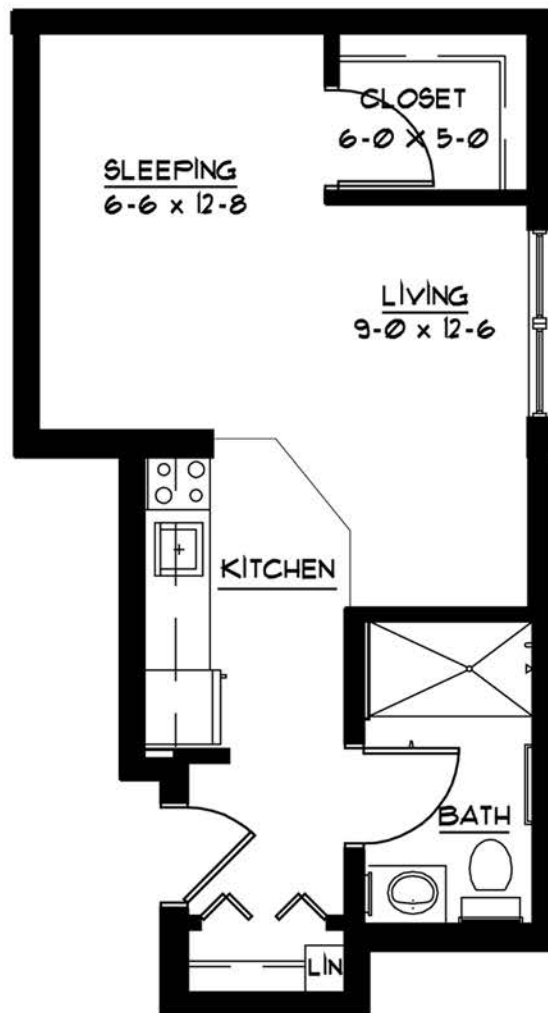

Assisted Living

Bald Eagle

Studio

430 SF

Main Office
651-695-5000
525 Fairview Ave S
St. Paul, MN 55116

Please contact us about other sizes, styles, and availability. Floor plans, features, and amenities are subject to change without notice. Stated dimensions and square footage are approximate. All faiths welcome. Equal Housing Opportunity.